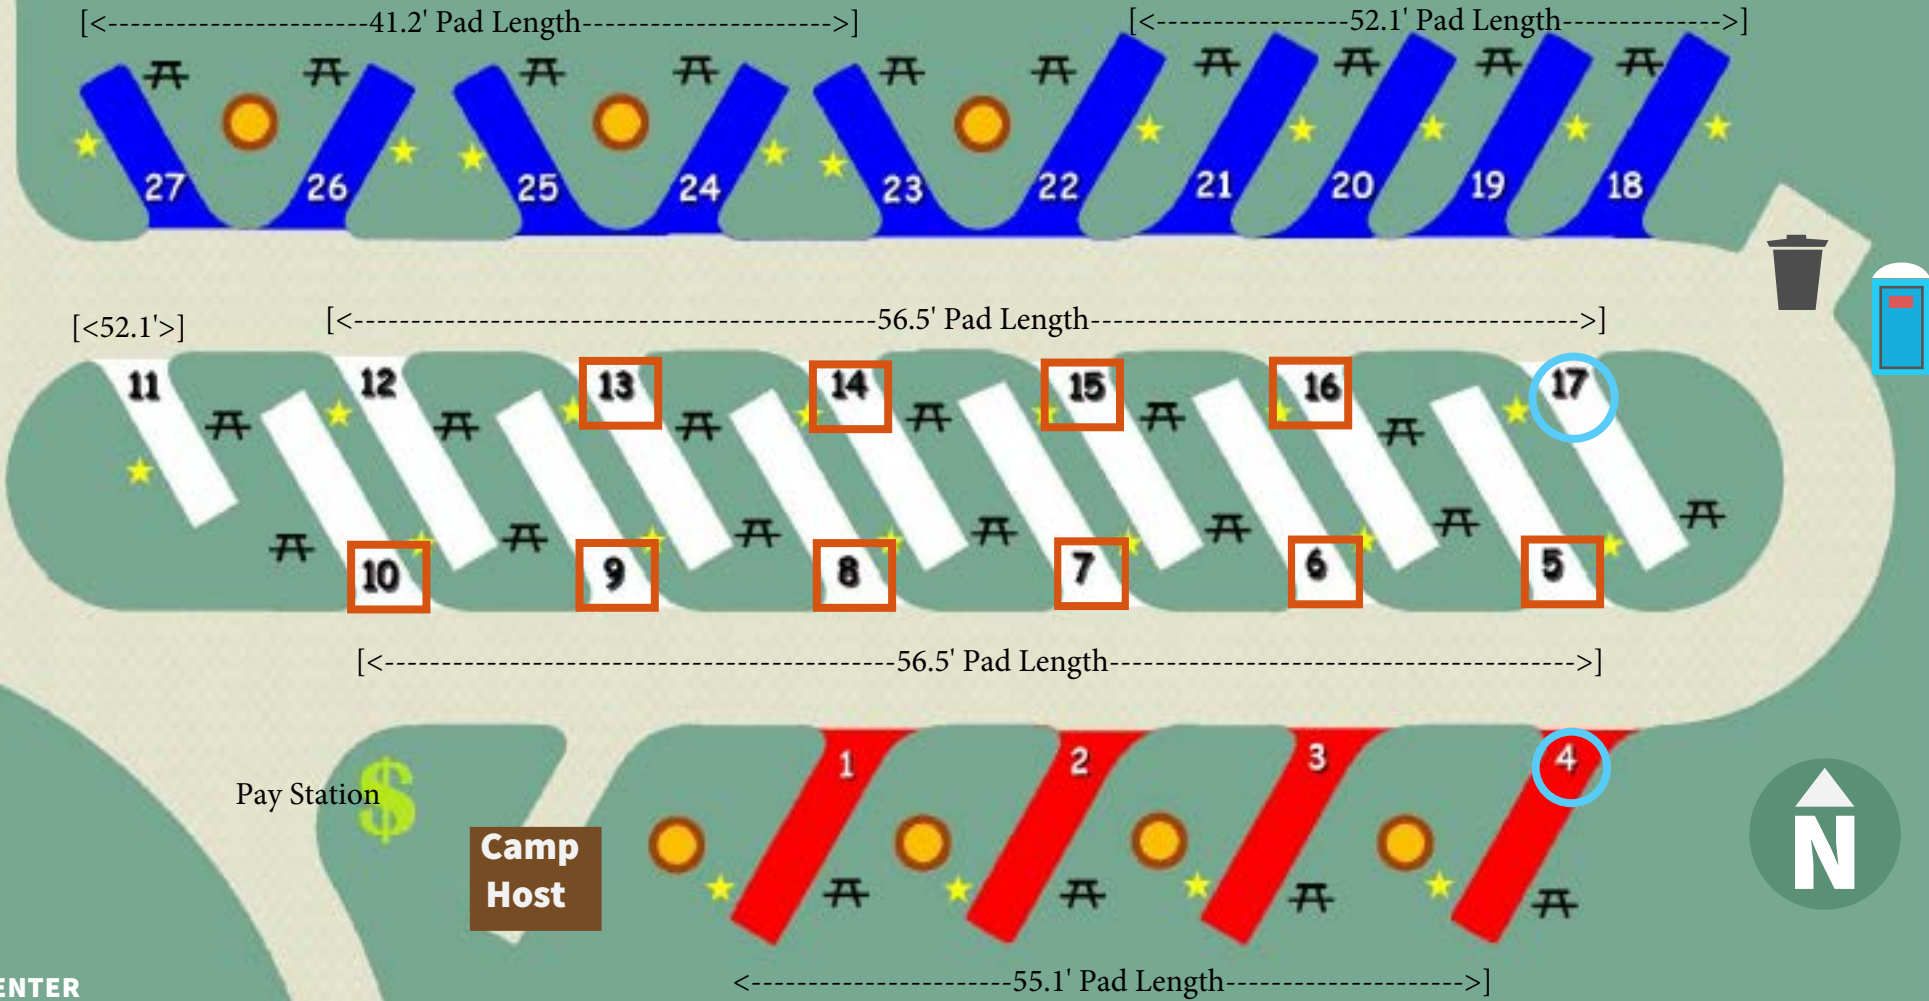

ENUMCLAW EXPO CENTER RV PARK

EXPO CENTER

ADDRESS
45224 284th Ave.
Enumclaw, Wa 98022

PHONE
(360) 226-3493

WEBSITE
www.enumclawexpo.com

EMAIL
info@enumclawexpo.com

 Picnic Table

 Trash

 Pull Through Site

 Utility Hookup

 Fire Pit

 Honey Bucket

 ADA Accessible

Tents allowed only in sites #5 through #27. Maximum 2 tents per site, and ONLY BETWEEN Memorial Day and Labor Day