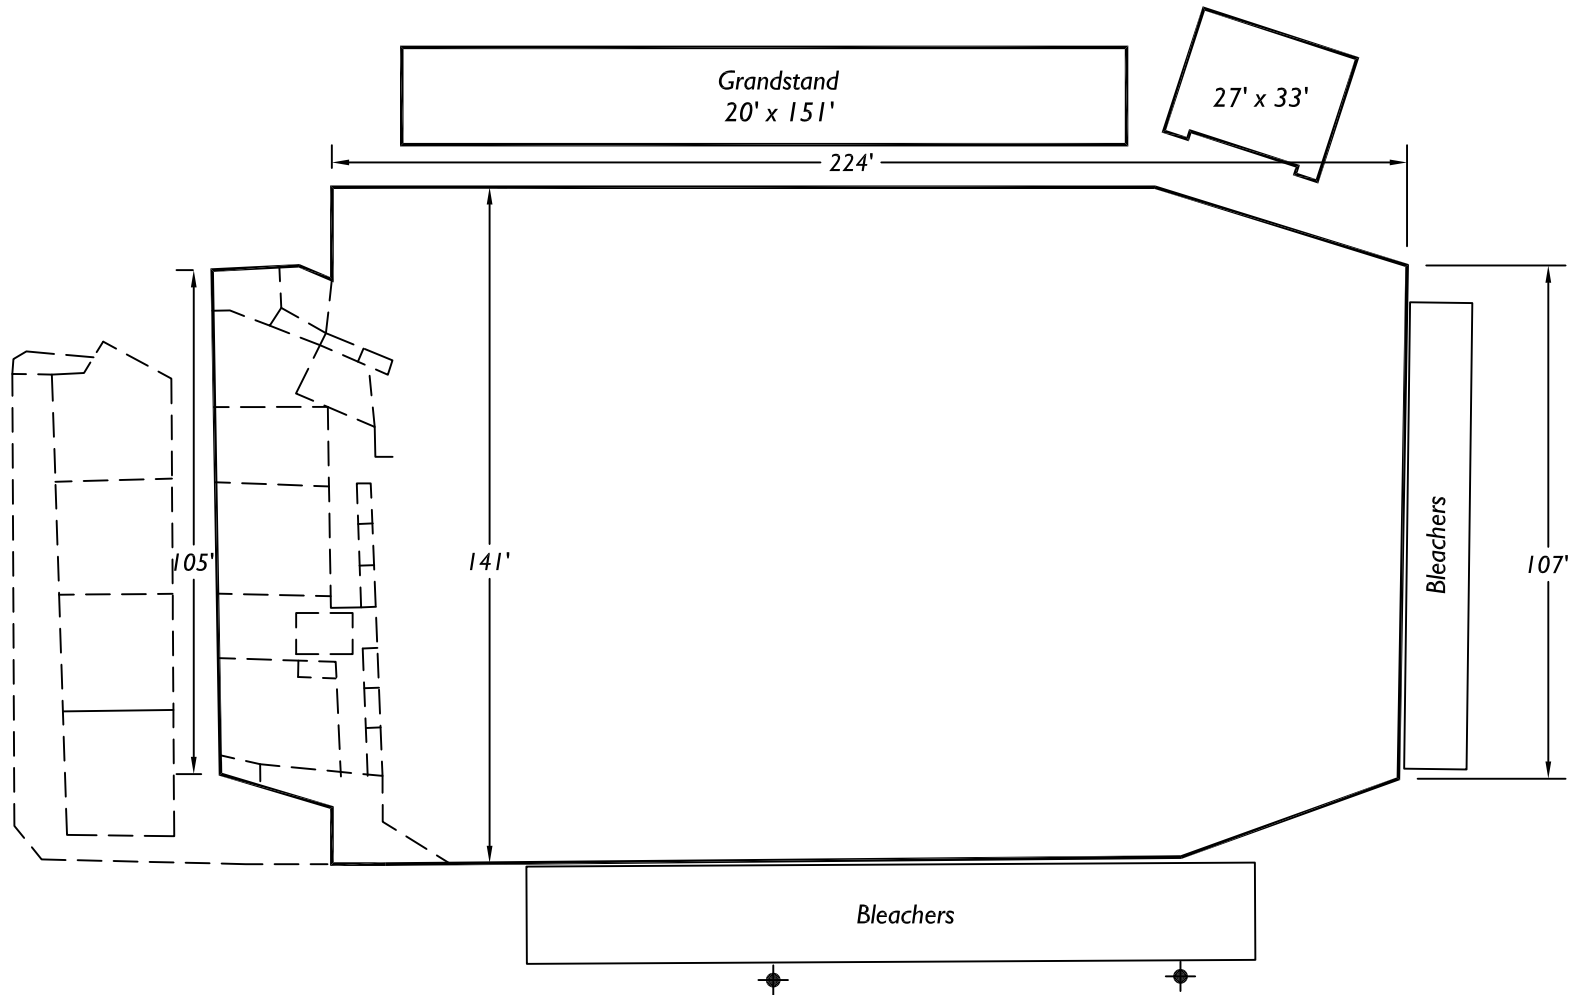

Rodeo Arena

141' x 224'

Approx. 33,083 s.f.

Scale: 1"=40'

Enumclaw Exposition Center

Facility/Event Services Manager - 45224 284th Ave SE - Enumclaw, WA 98022

Ph: (360) 615-5631 - Fax: (360) 802-9027

www.cityofenumclaw.net/enumclaw_expo_center.htm