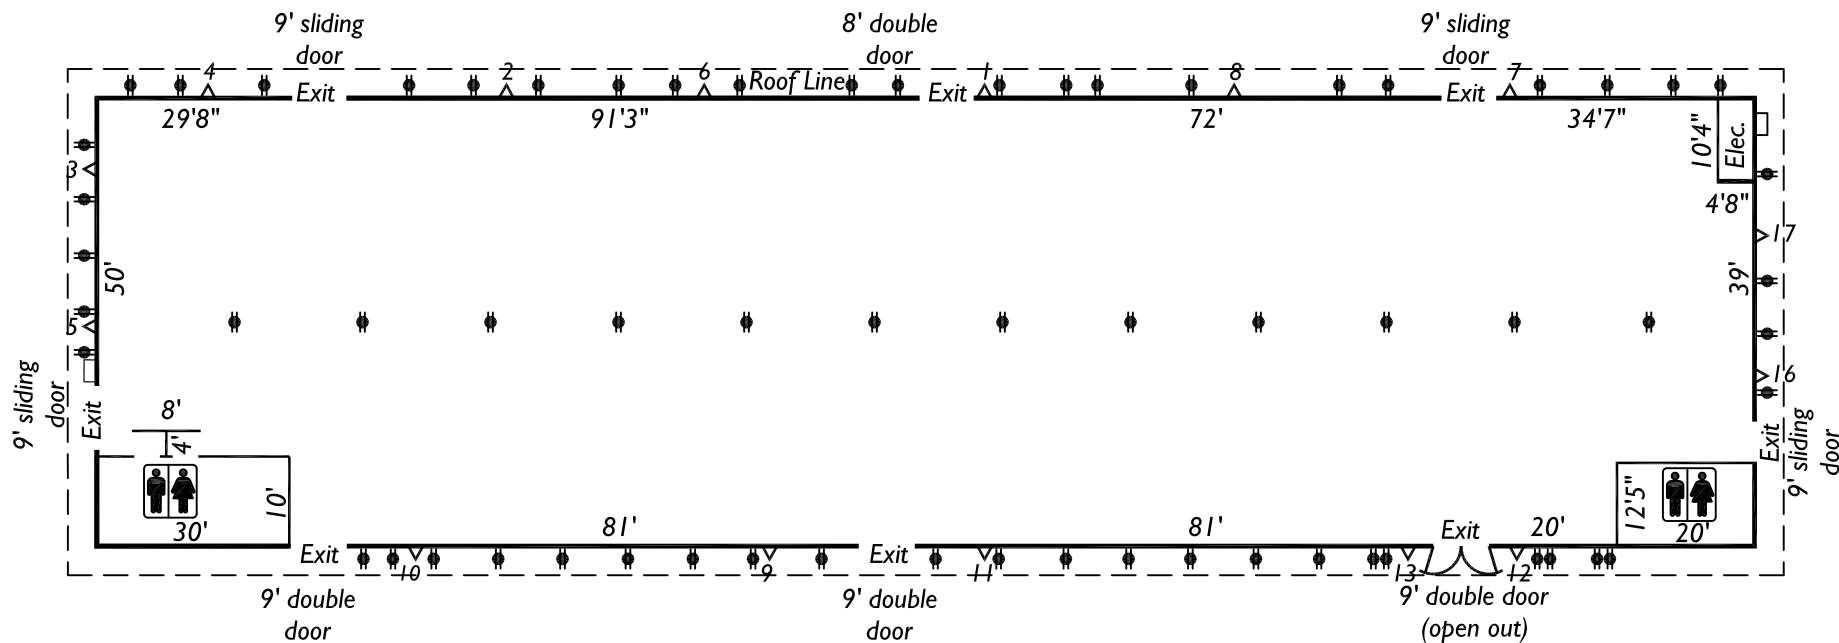

Exhibit Hall

70' x 258'

18,060 s.f.

Legend

Restrooms

Electrical Outlet *

Phone Jack *

* The outlets and phone Jacks are shown outside for clarity, but are actually inside.

Scale: 1"=30'

Enumclaw EXPO & Events Center

45224 284th Ave SE - Enumclaw, WA 98022 ~ (360)-226-3493

Email: info@enumclawexpo.com, Web Site: www.enumclawexpo.com