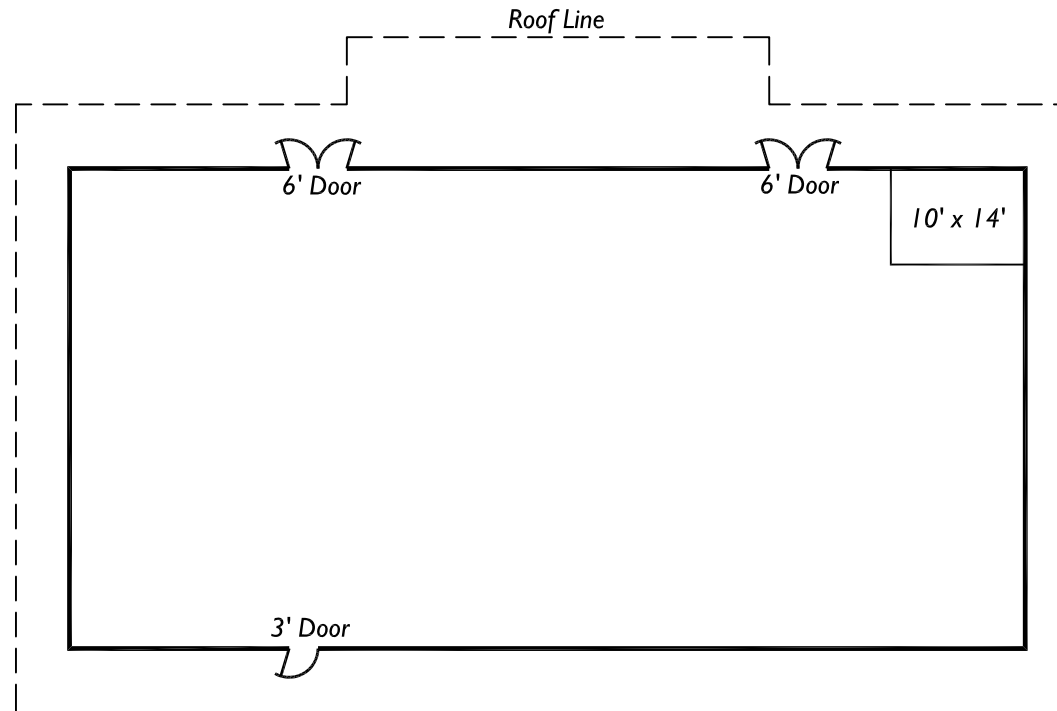

Rabbit Barn

50' x 100'

5,000 s.f.

Scale: 1"=20'

Expo Center

Enumclaw Exposition Center

Facility/Event Services Manager - 45224 284th Ave SE - Enumclaw, WA 98022

Ph: (360) 615-5631 - Fax: (360) 802-9027