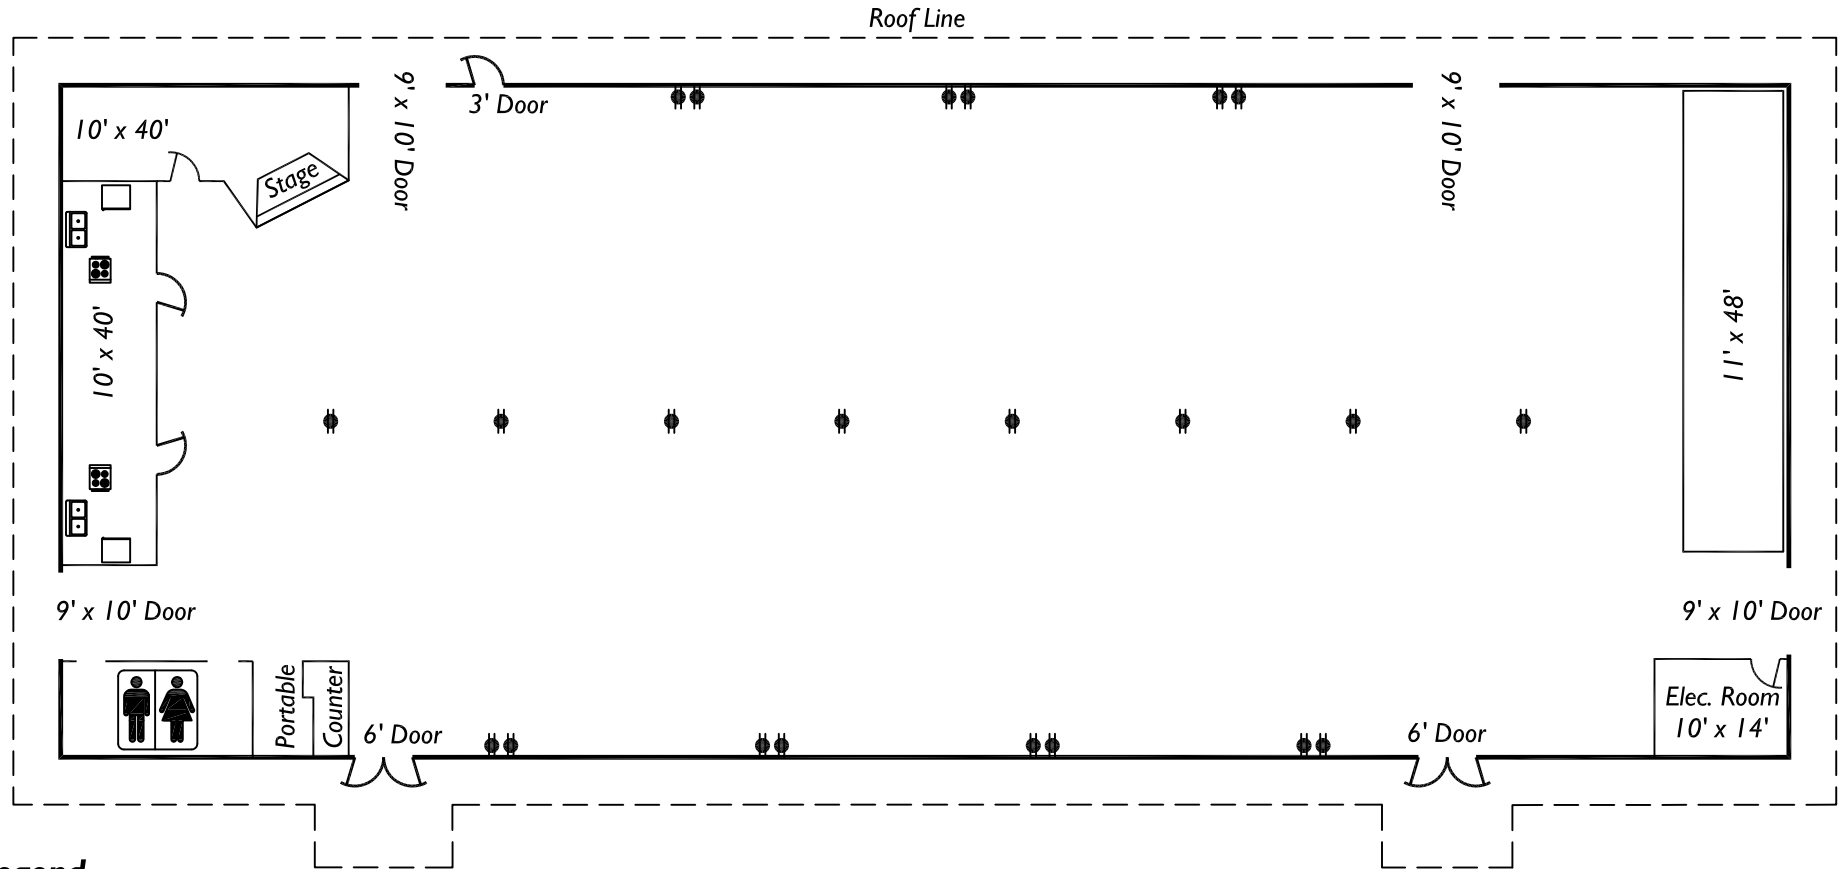

Activity Hall

70' x 180'

12,600 s.f.

Legend

 Restrooms

 Electrical Outlet

Scale: 1"=20'

Enumclaw Exposition Center